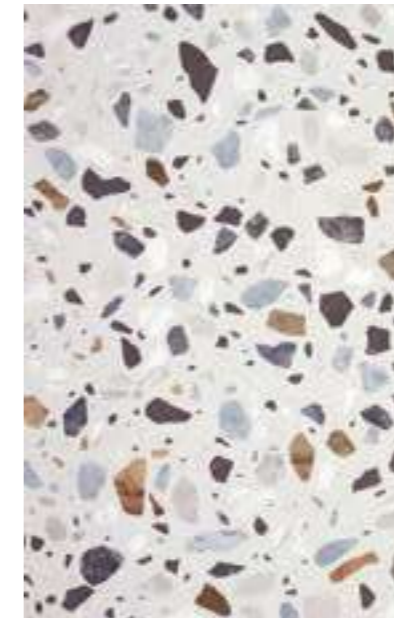

**CRISP**  
PORCELAIN TILE

WEBSITE

BEIGE

WHITE

GRAPHITE

TECHNICAL INFORMATION

SHADE VARIATION: V3

RELIEF: NO

GRAPHIC DEVELOPMENT:

60X120 24"X47" RECT 11 FACES

XL BEIGE

XL WHITE

XL GRAPHITE

PORCELAIN TILE RECT.  
POLISHED

COLOR	60X120CM · 24"X47"
BEIGE	CASICS
WHITE	CASICS
GRAPHITE	CASIGS
XL BEIGE	CASICS
XL WHITE	CASICS
XL GRAPHITE	CASIGS

Wall & Floor | Crisp Beige PUL Rect./ Crisp XL Beige PUL Rect 60X120cm · 24"X47"

**CRISP**  
PORCELAIN TILE

WEBSITE

XL BEIGE

XL WHITE

XL GRAPHITE

TECHNICAL INFORMATION		
SHADE VARIATION:	V3	
SLIP RESISTANCE:		
MATT	C1 / R9A	
RELIEF:	YES	
GRAPHIC DEVELOPMENT:		
60X120 24"X47" RECT	11 FACES	
60X60 24"X24" RECT	11 CANVAS:	66X132 26"X52"

Wall | Crisp XL White MT Rect. 60X120cm · 24"X47"  
Floor | Crisp XL Graphite MT Rect. 60X120cm · 24"X47"

PORCELAIN TILE RECT.  
MATT

COLOR	60X120CM · 24"X47"	60X60CM · 24"X24"
XL BEIGE	CAN5GS	CA5FCS
XL WHITE	CAN5GS	CA5FCS
XL GRAPHITE	CAN5IS	CA5FBS